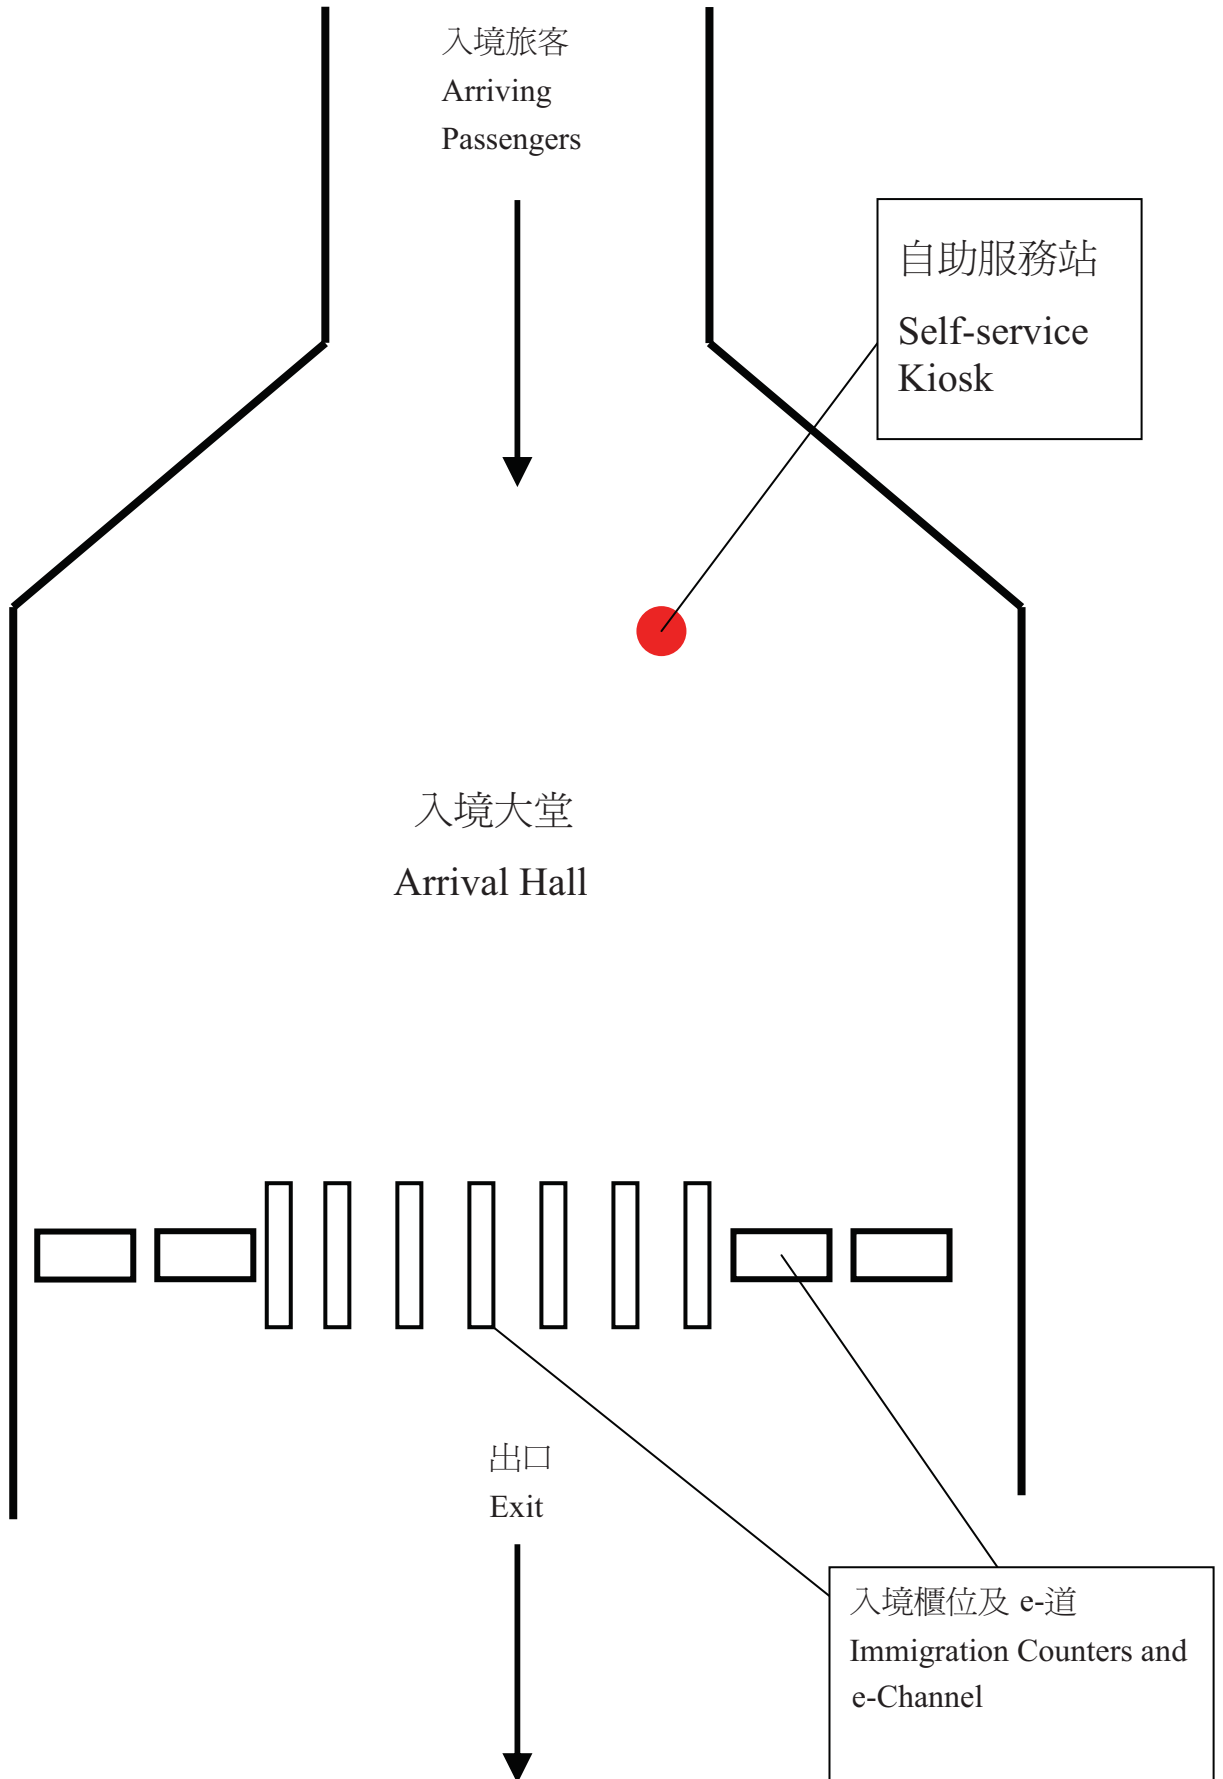

落馬洲支線管制站入境大堂自助服務站位置圖

Location Map of Self-service Kiosk at Lok Ma Chau Spur Line Control Point - Arrival Hall

落馬洲支線管制站離境大堂自助服務站位置圖

Location Map of Self-service Kiosk at Lok Ma Chau Spur Line Control Point - Departure Hall