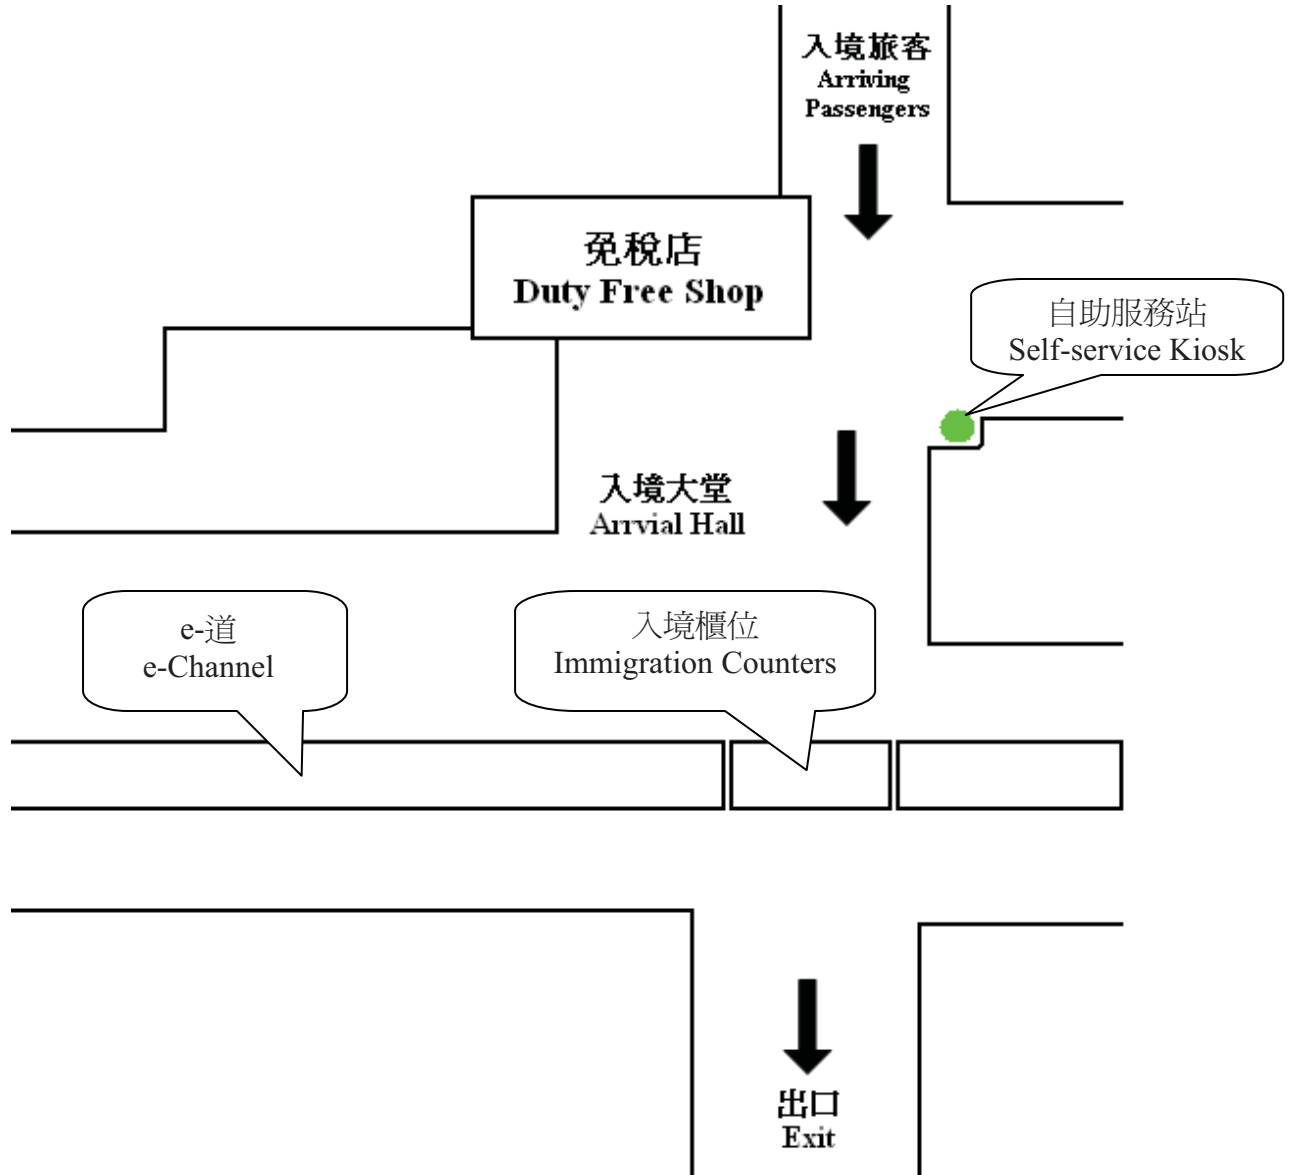

羅湖管制站入境大堂自助服務站位置圖

Location Map of Self-service Kiosk at Lo Wu Control Point - Arrival Hall

羅湖管制站離境大堂自助服務站位置圖

Location Map of Self-service Kiosk at Lo Wu Control Point - Departure Hall