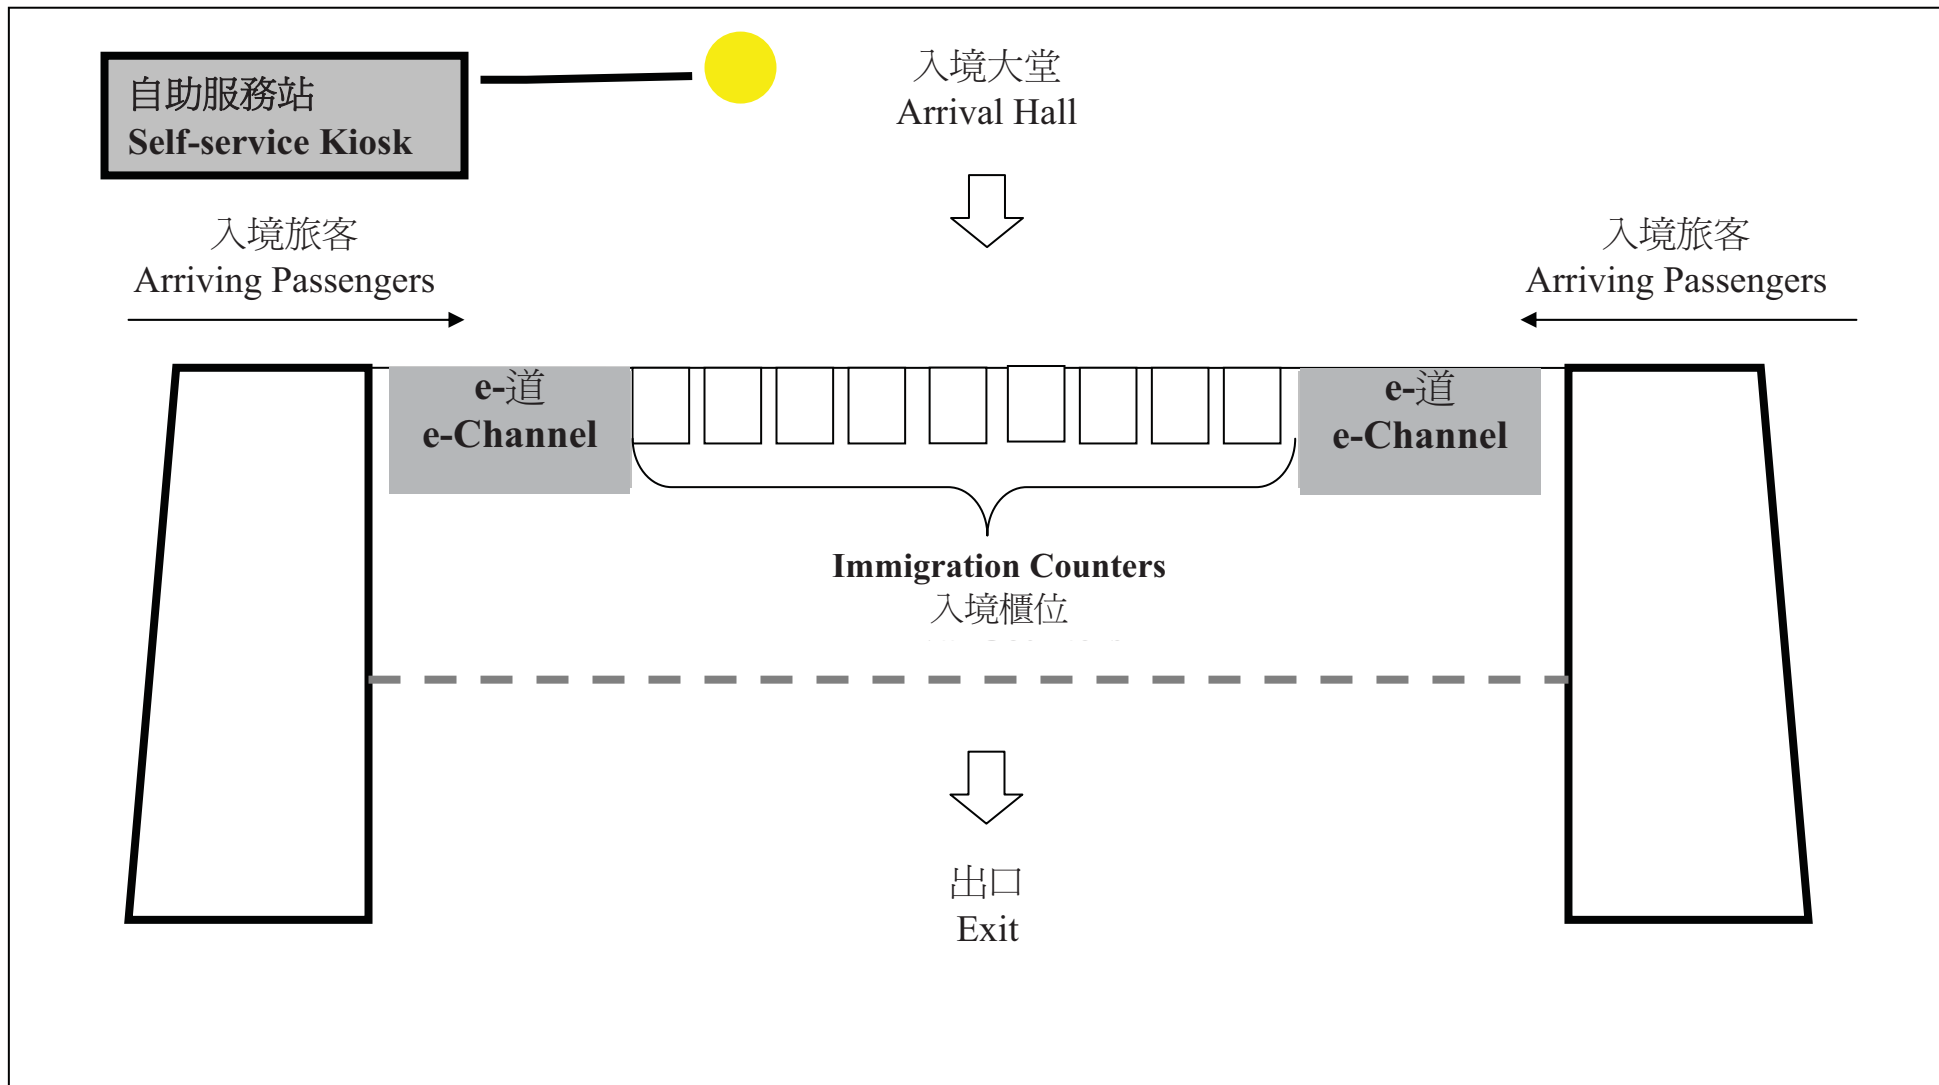

港澳客輪碼頭管制站入境大堂自助服務站位置圖

Location Map of Self-service Kiosk at Macau Ferry Terminal Control Point - Arrival Hall

港澳客輪碼頭管制站出境大堂自助服務站位置圖
Location Map of Self-service Kiosk at Macau Ferry Terminal Control Point - Departure Hall