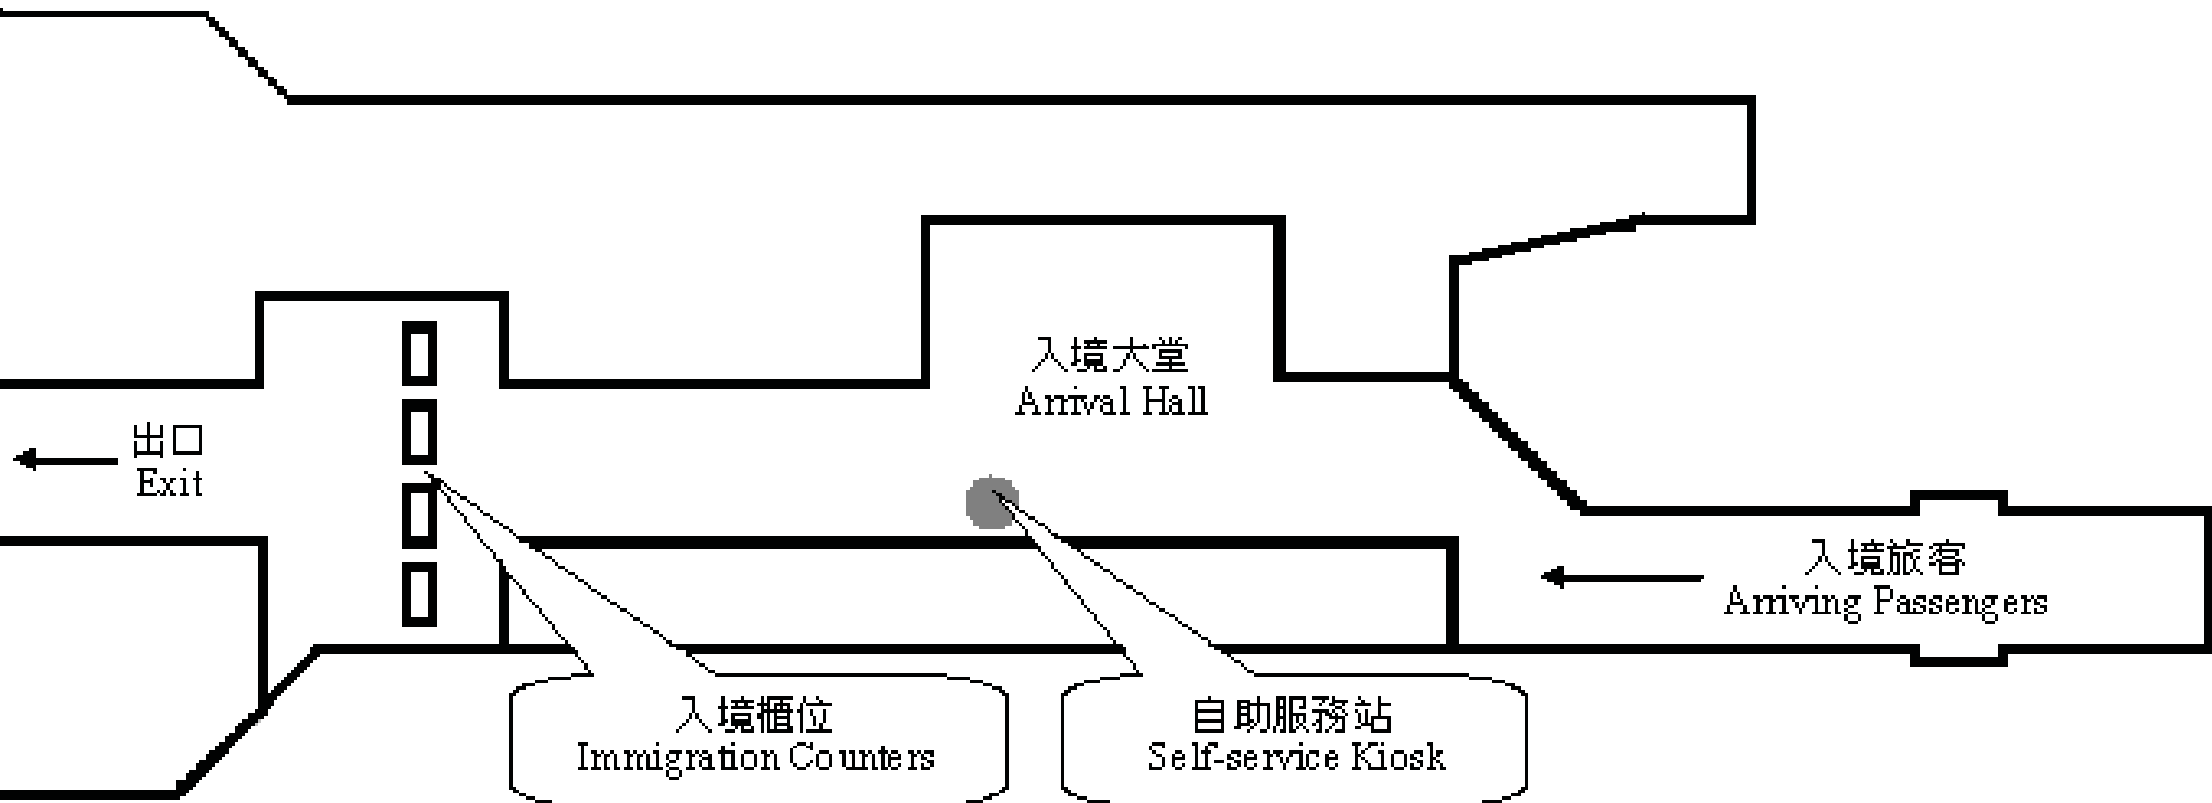

屯門客運碼頭管制站入境大堂自助服務站位置圖

Location Map of Self-service Kiosk at Tuen Mun Ferry Terminal Control Point - Arrival Hall

屯門客運碼頭管制站離境大堂自助服務站位置圖

Location Map of Self-service Kiosk at Tuen Mun Ferry Terminal Control Point - Departure Hall