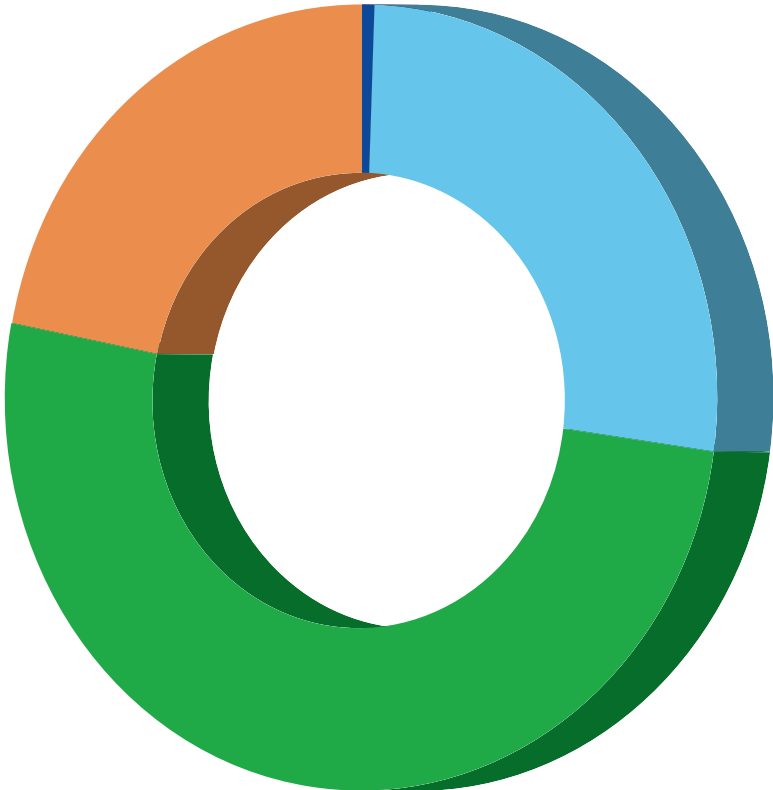

Establishment

(as at 31 December 2014)

- Directorate Officer Grade (0.2%)
- Officer Grade (26%)
- Rank and File Grade (52.2%)
- General and Common Grades (21.6%)