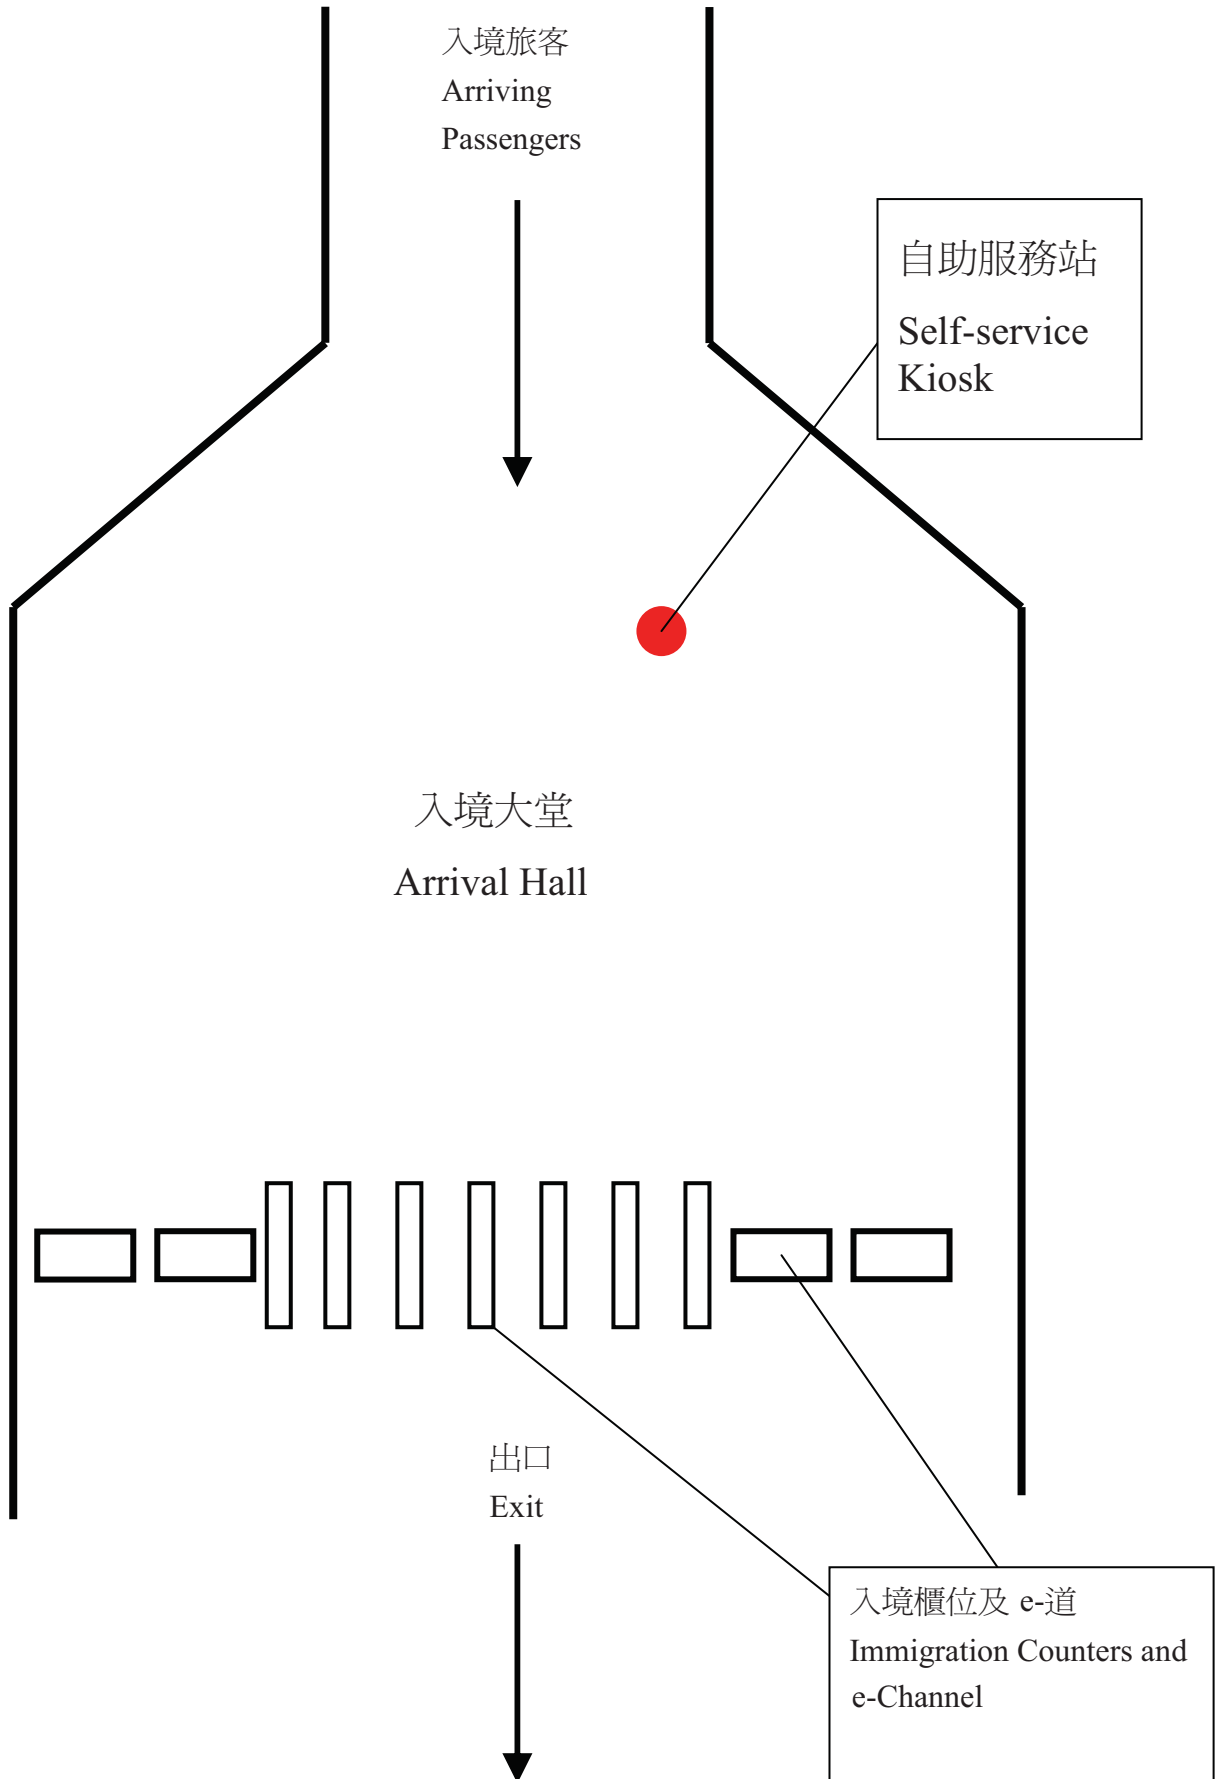

落馬洲支線管制站入境大堂自助服務站位置圖

Location Map of Self-service Kiosk at Lok Ma Chau Spur Line Control Point - Arrival Hall

落馬洲支線管制站離境大堂自助服務站位置圖

Location Map of Self-service Kiosk at Lok Ma Chau Spur Line Control Point - Departure Hall