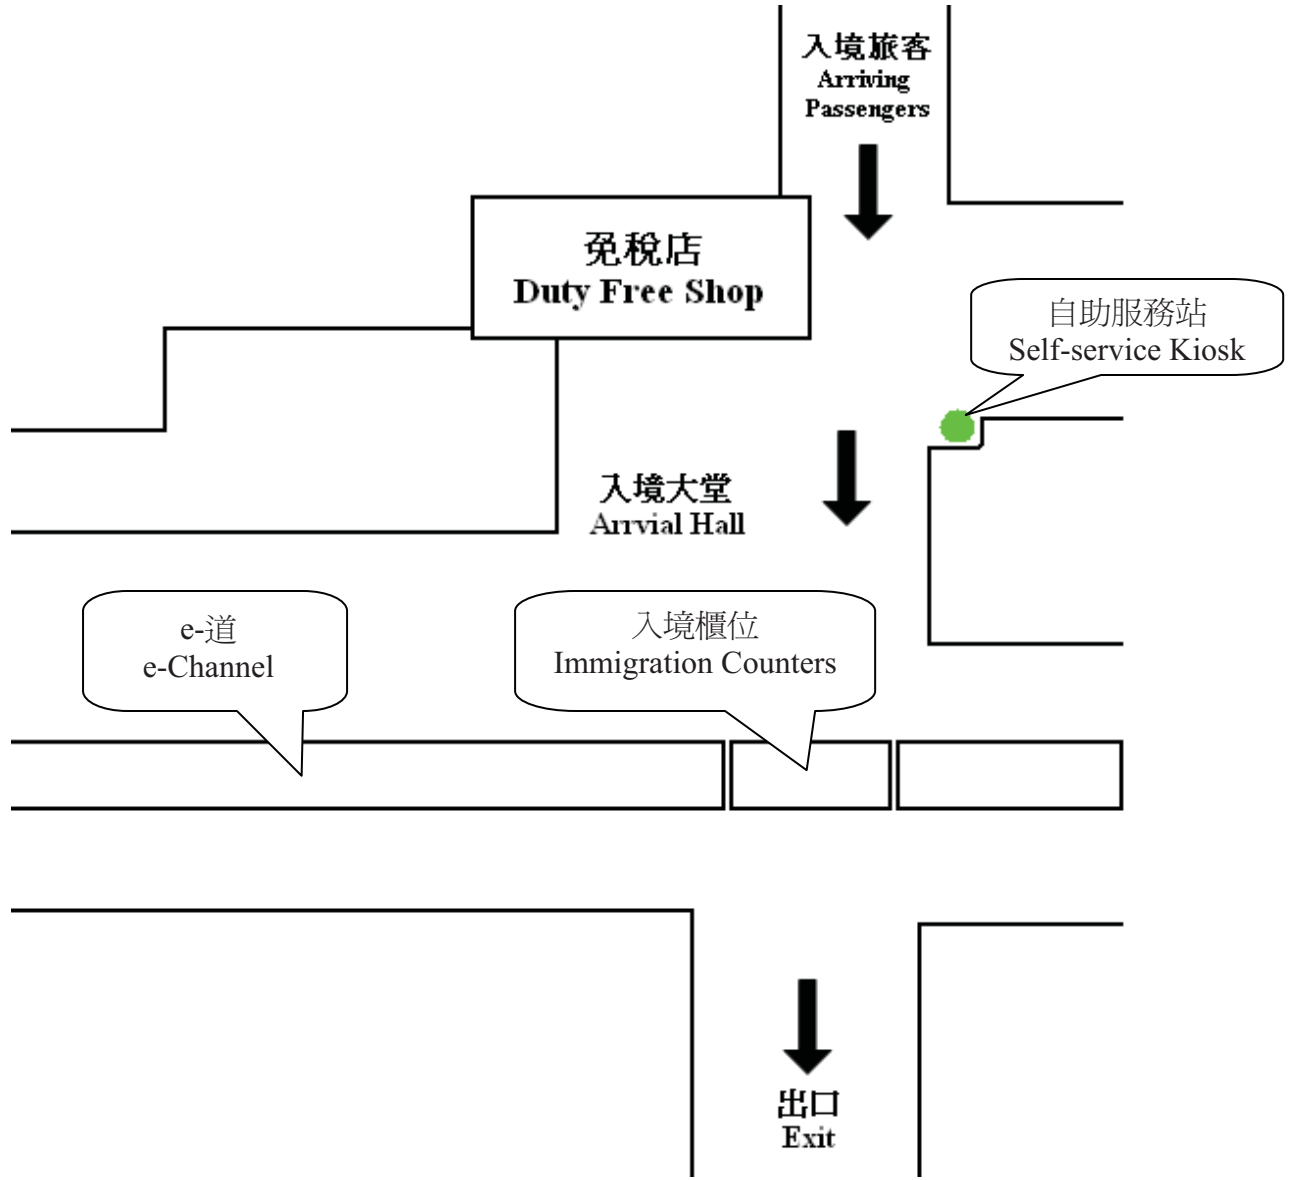

羅湖管制站離境大堂自助服務站位置圖

Location Map of Self-service Kiosk at Lo Wu Control Point - Arrival Hall

羅湖管制站離境大堂自助服務站位置圖

Location Map of Self-service Kiosk at Lo Wu Control Point - Departure Hall