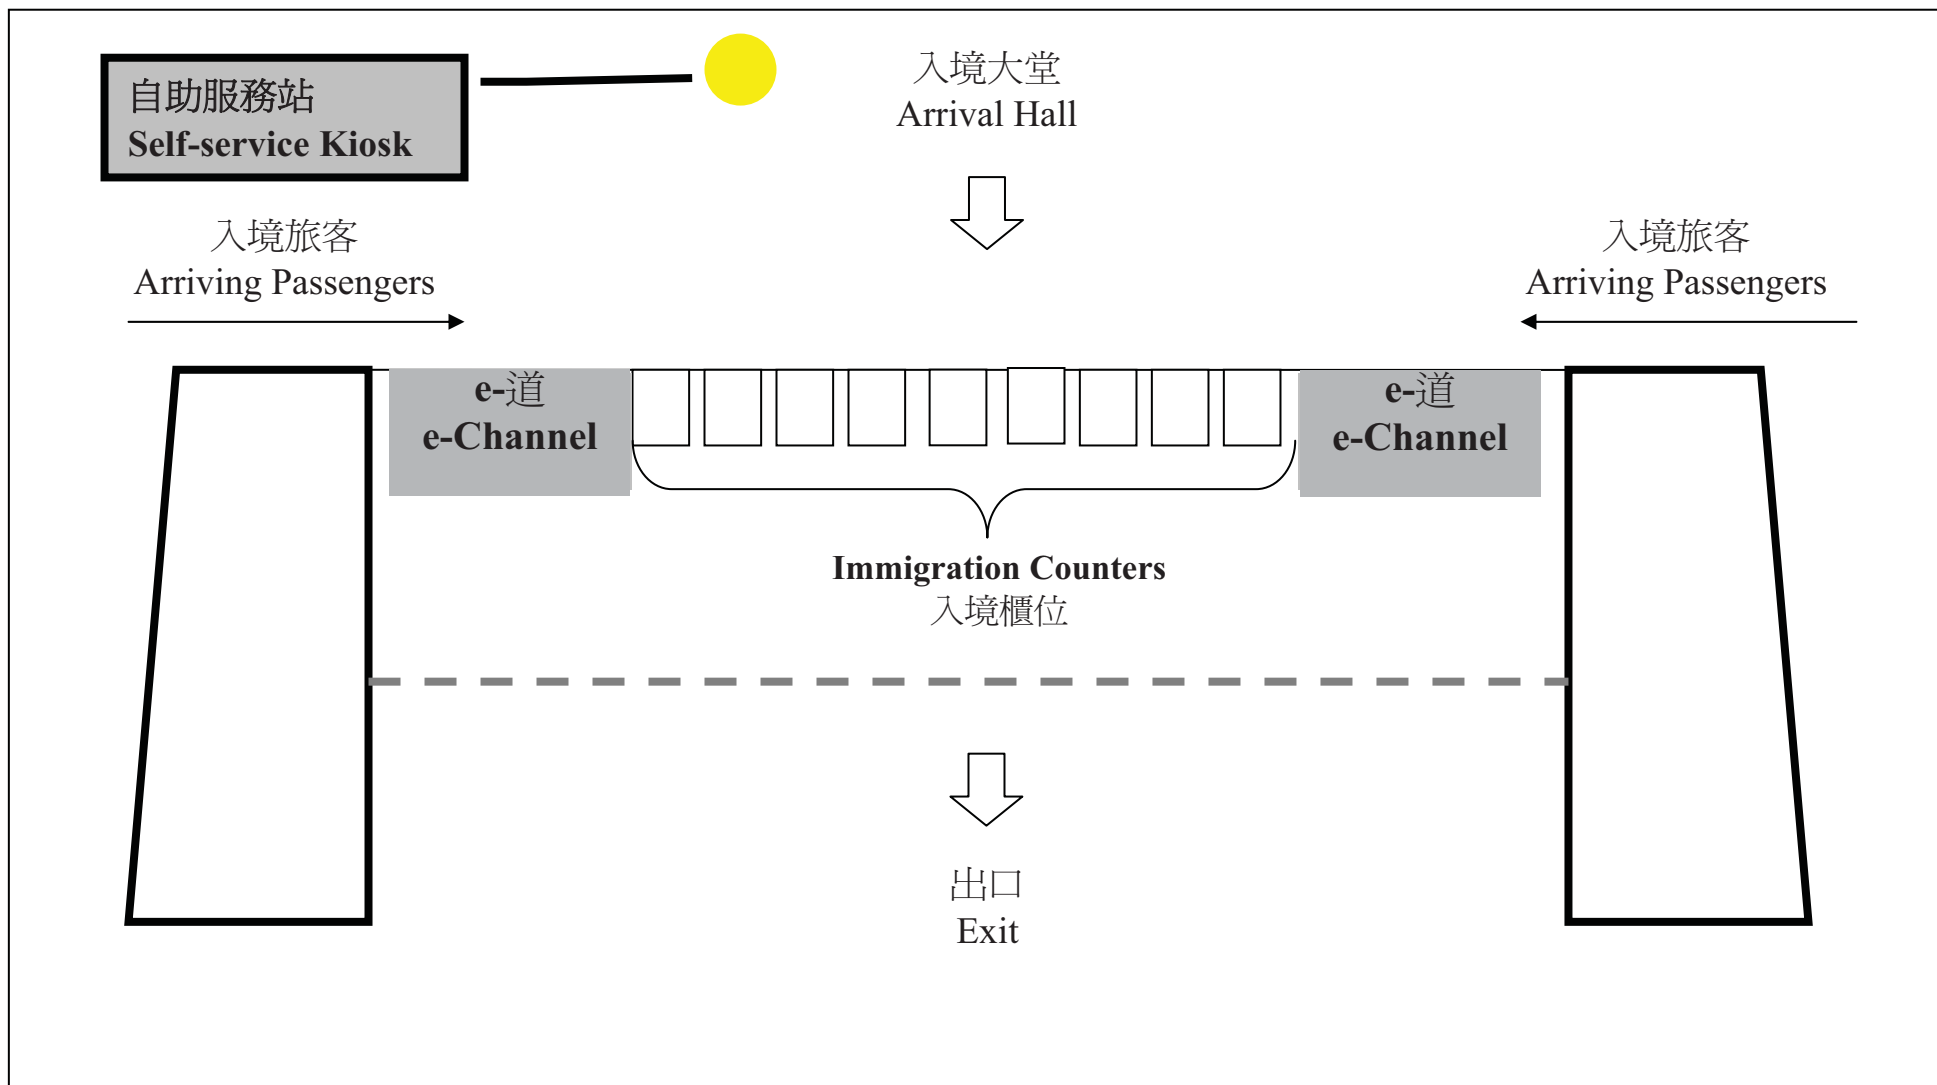

港澳客輪碼頭管制站入境大堂自助服務站位置圖

Location Map of Self-service Kiosk at Macau Ferry Terminal Control Point - Arrival Hall

港澳客輪碼頭管制站出境大堂自助服務站位置圖
Location Map of Self-service Kiosk at Macau Ferry Terminal Control Point - Departure Hall