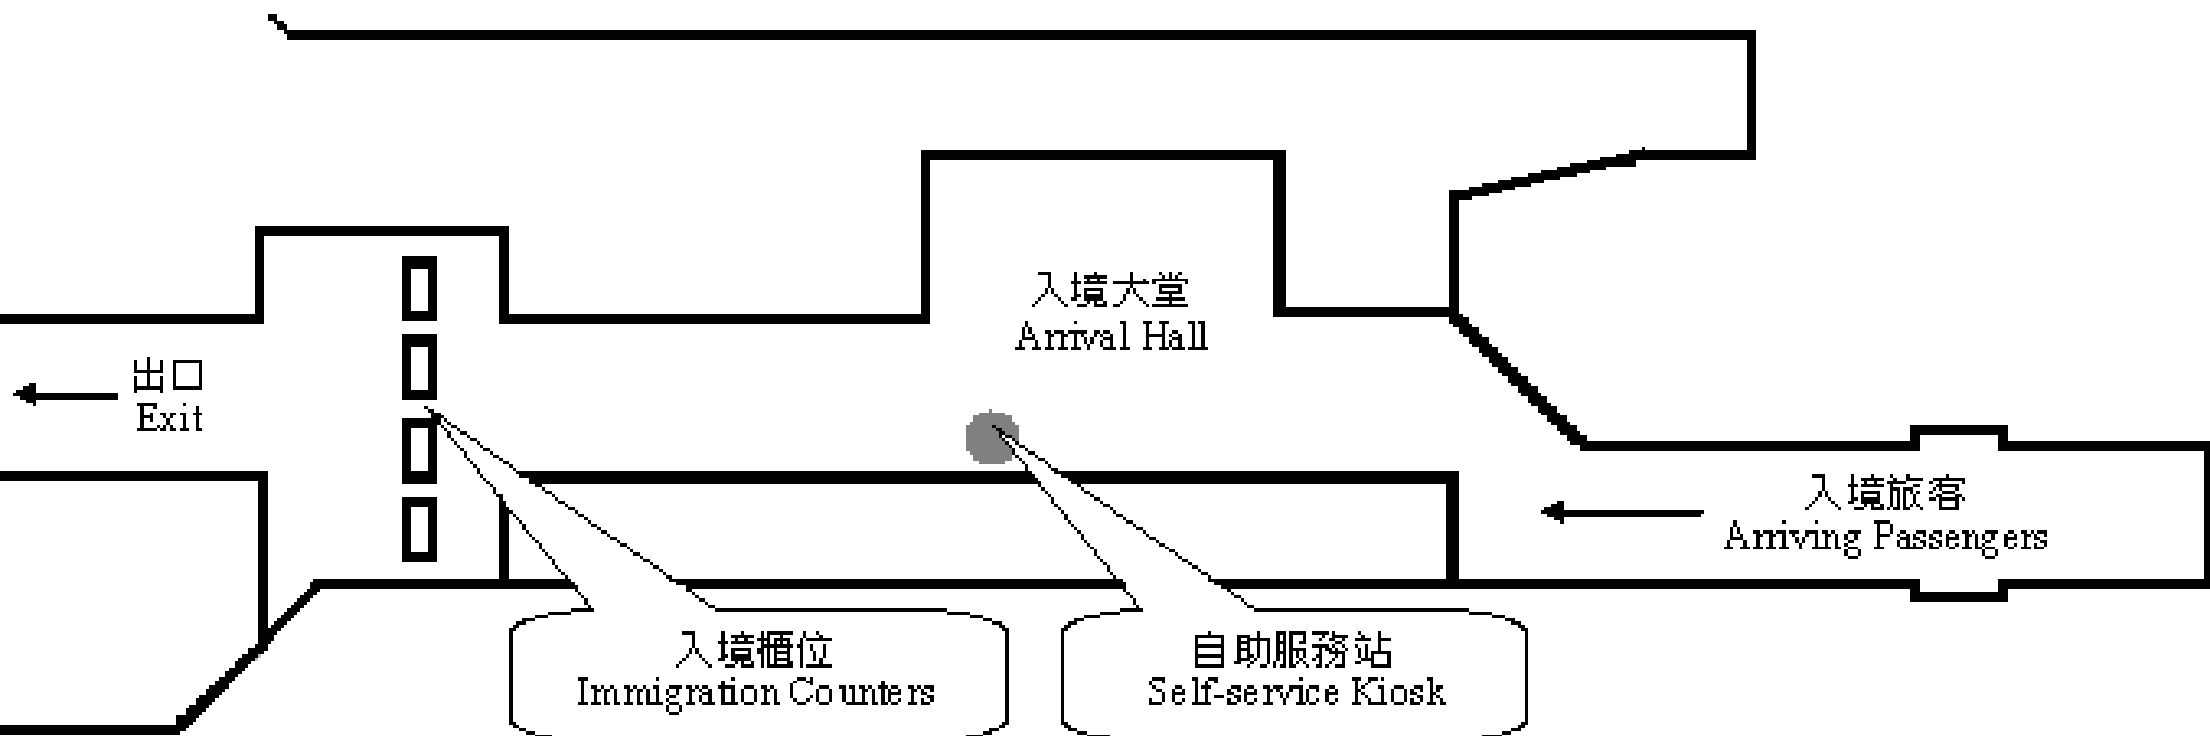

屯門客運碼頭管制站入境大堂自助服務站位置圖

Location Map of Self-service Kiosk at Tuen Mun Ferry Terminal Control Point - Arrival Hall

屯門客運碼頭管制站離境大堂自助服務站位置圖

Location Map of Self-service Kiosk at Tuen Mun Ferry Terminal Control Point - Departure Hall