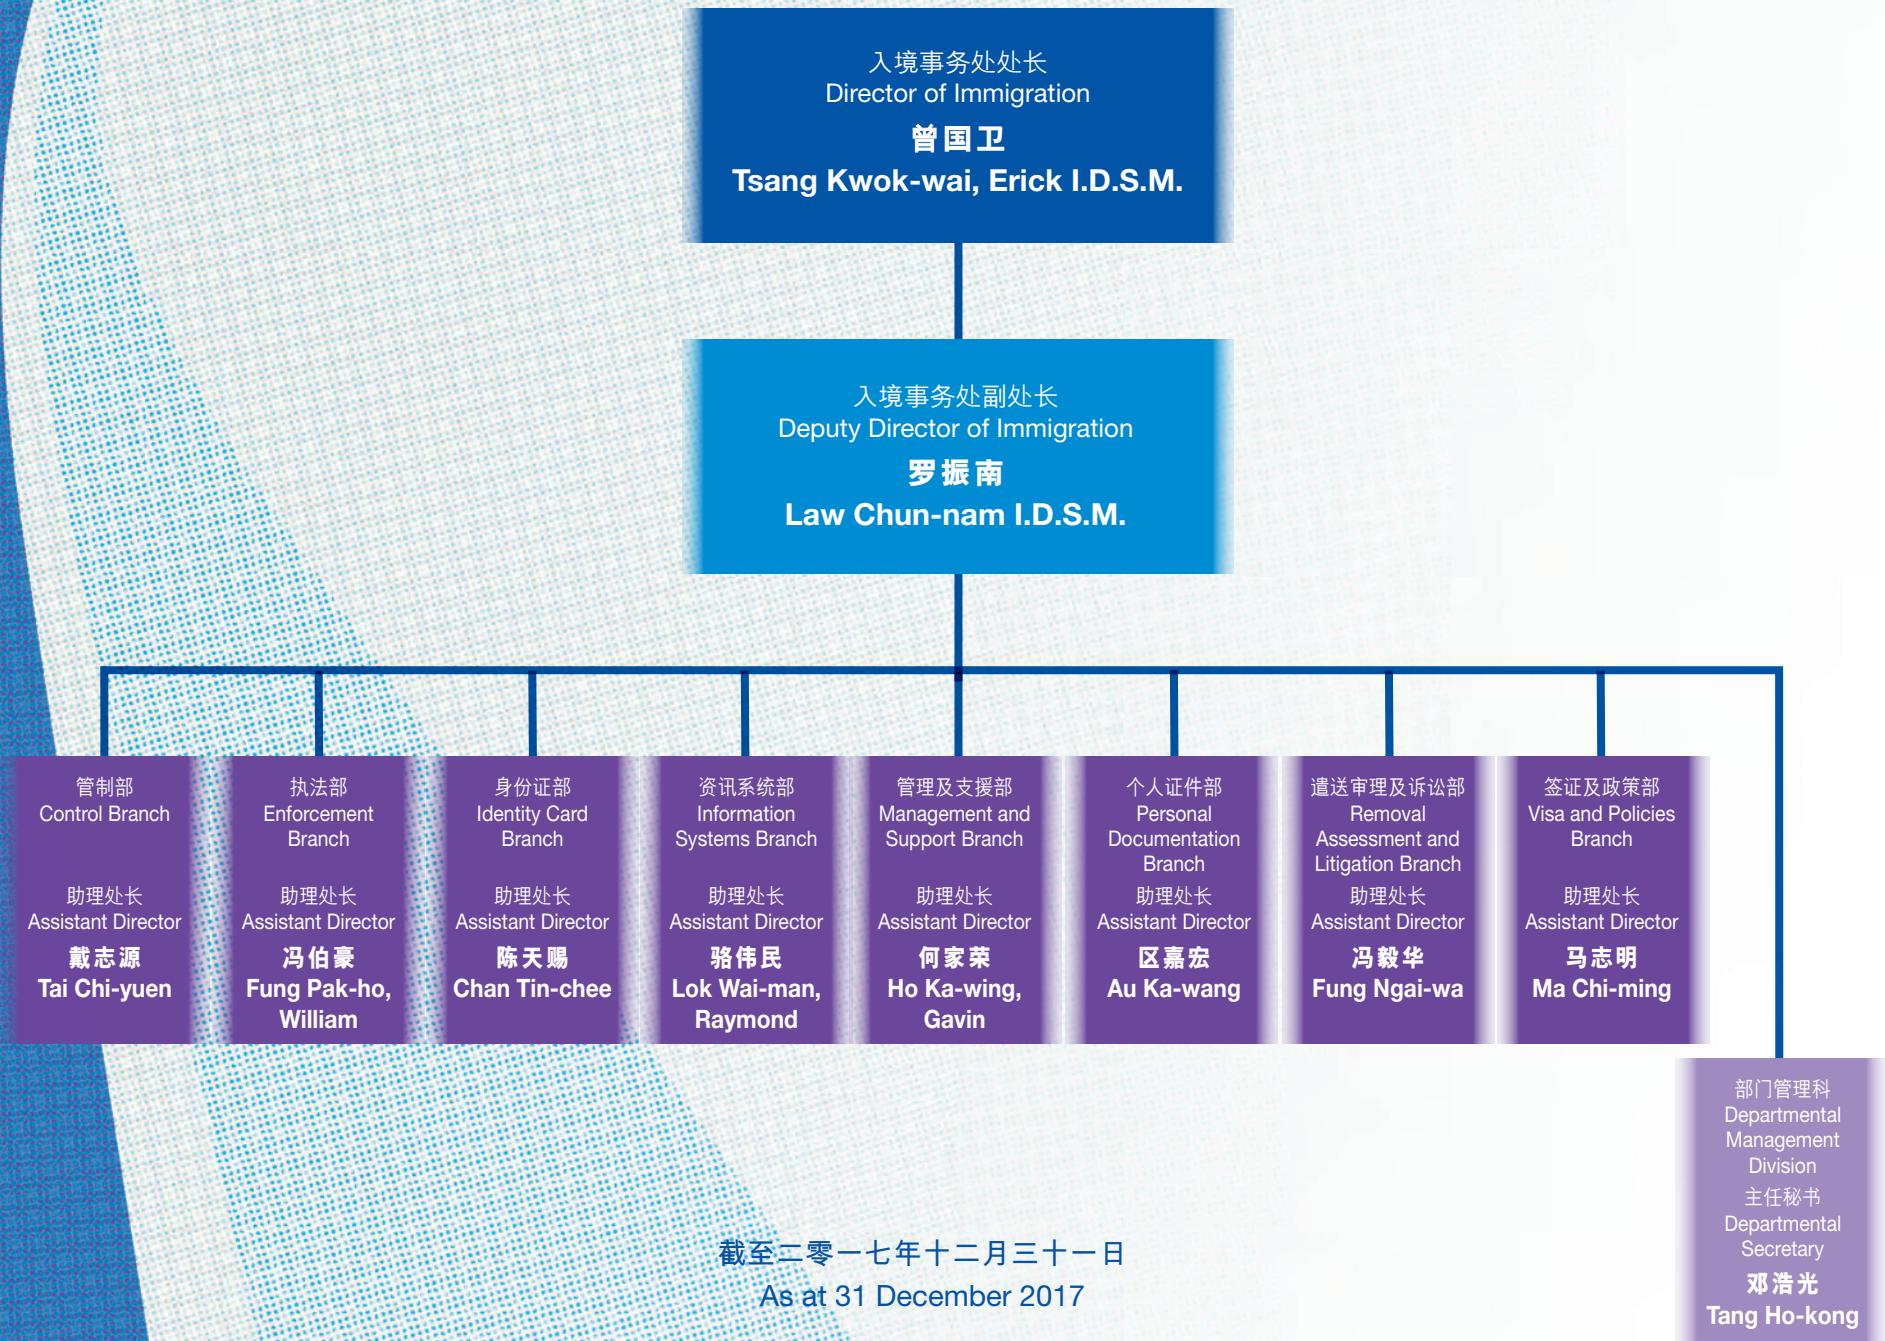

部门组织图

Organisation Chart of Immigration Department

截至二零一七年十二月三十一日
As at 31 December 2017