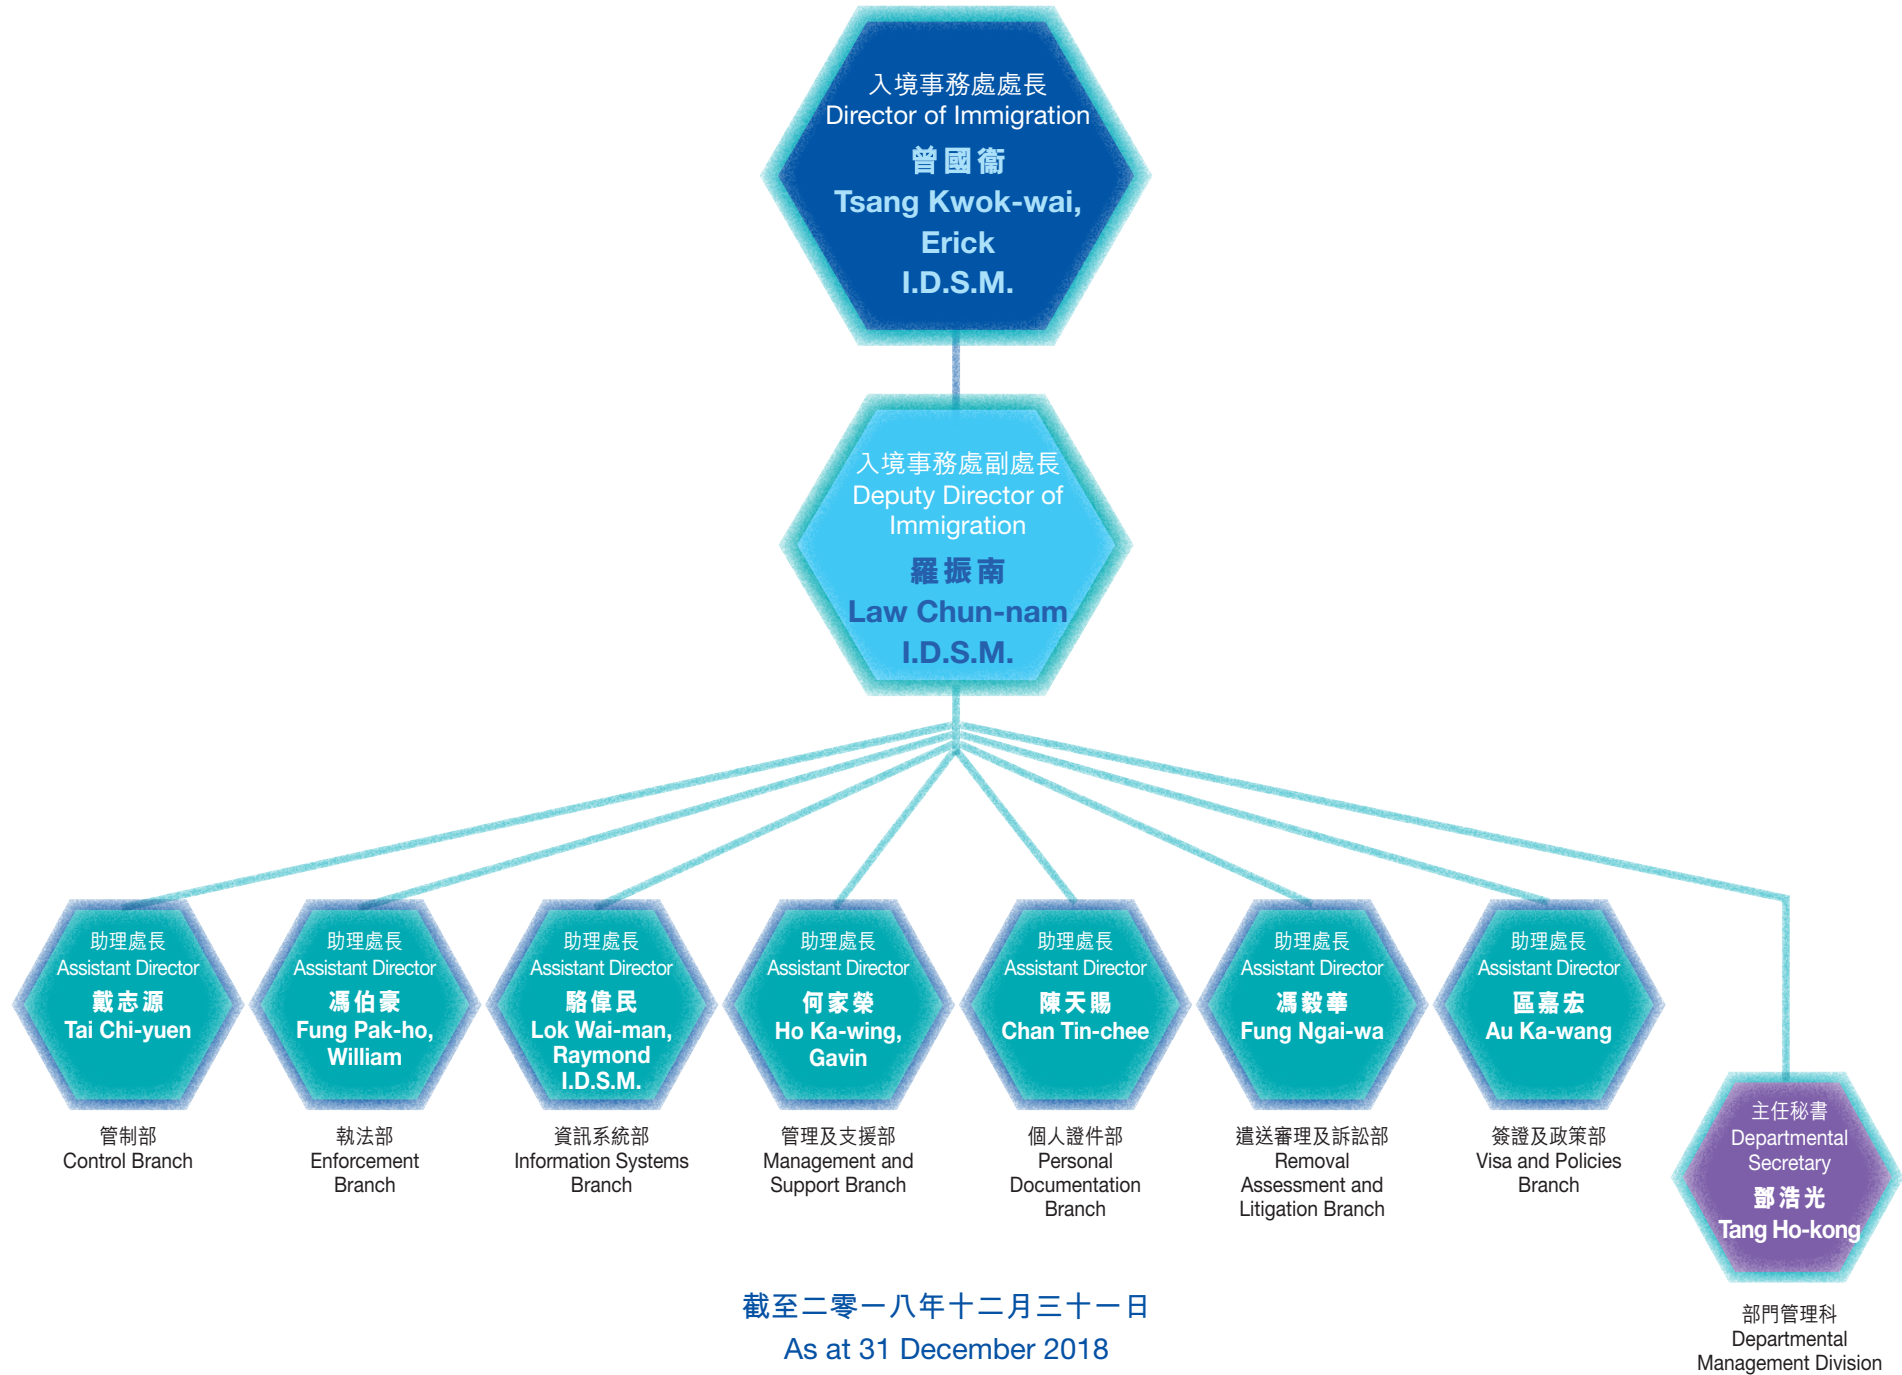

部門組織圖

Organisation Chart of Immigration Department

截至二零一八年十二月三十一日
As at 31 December 2018