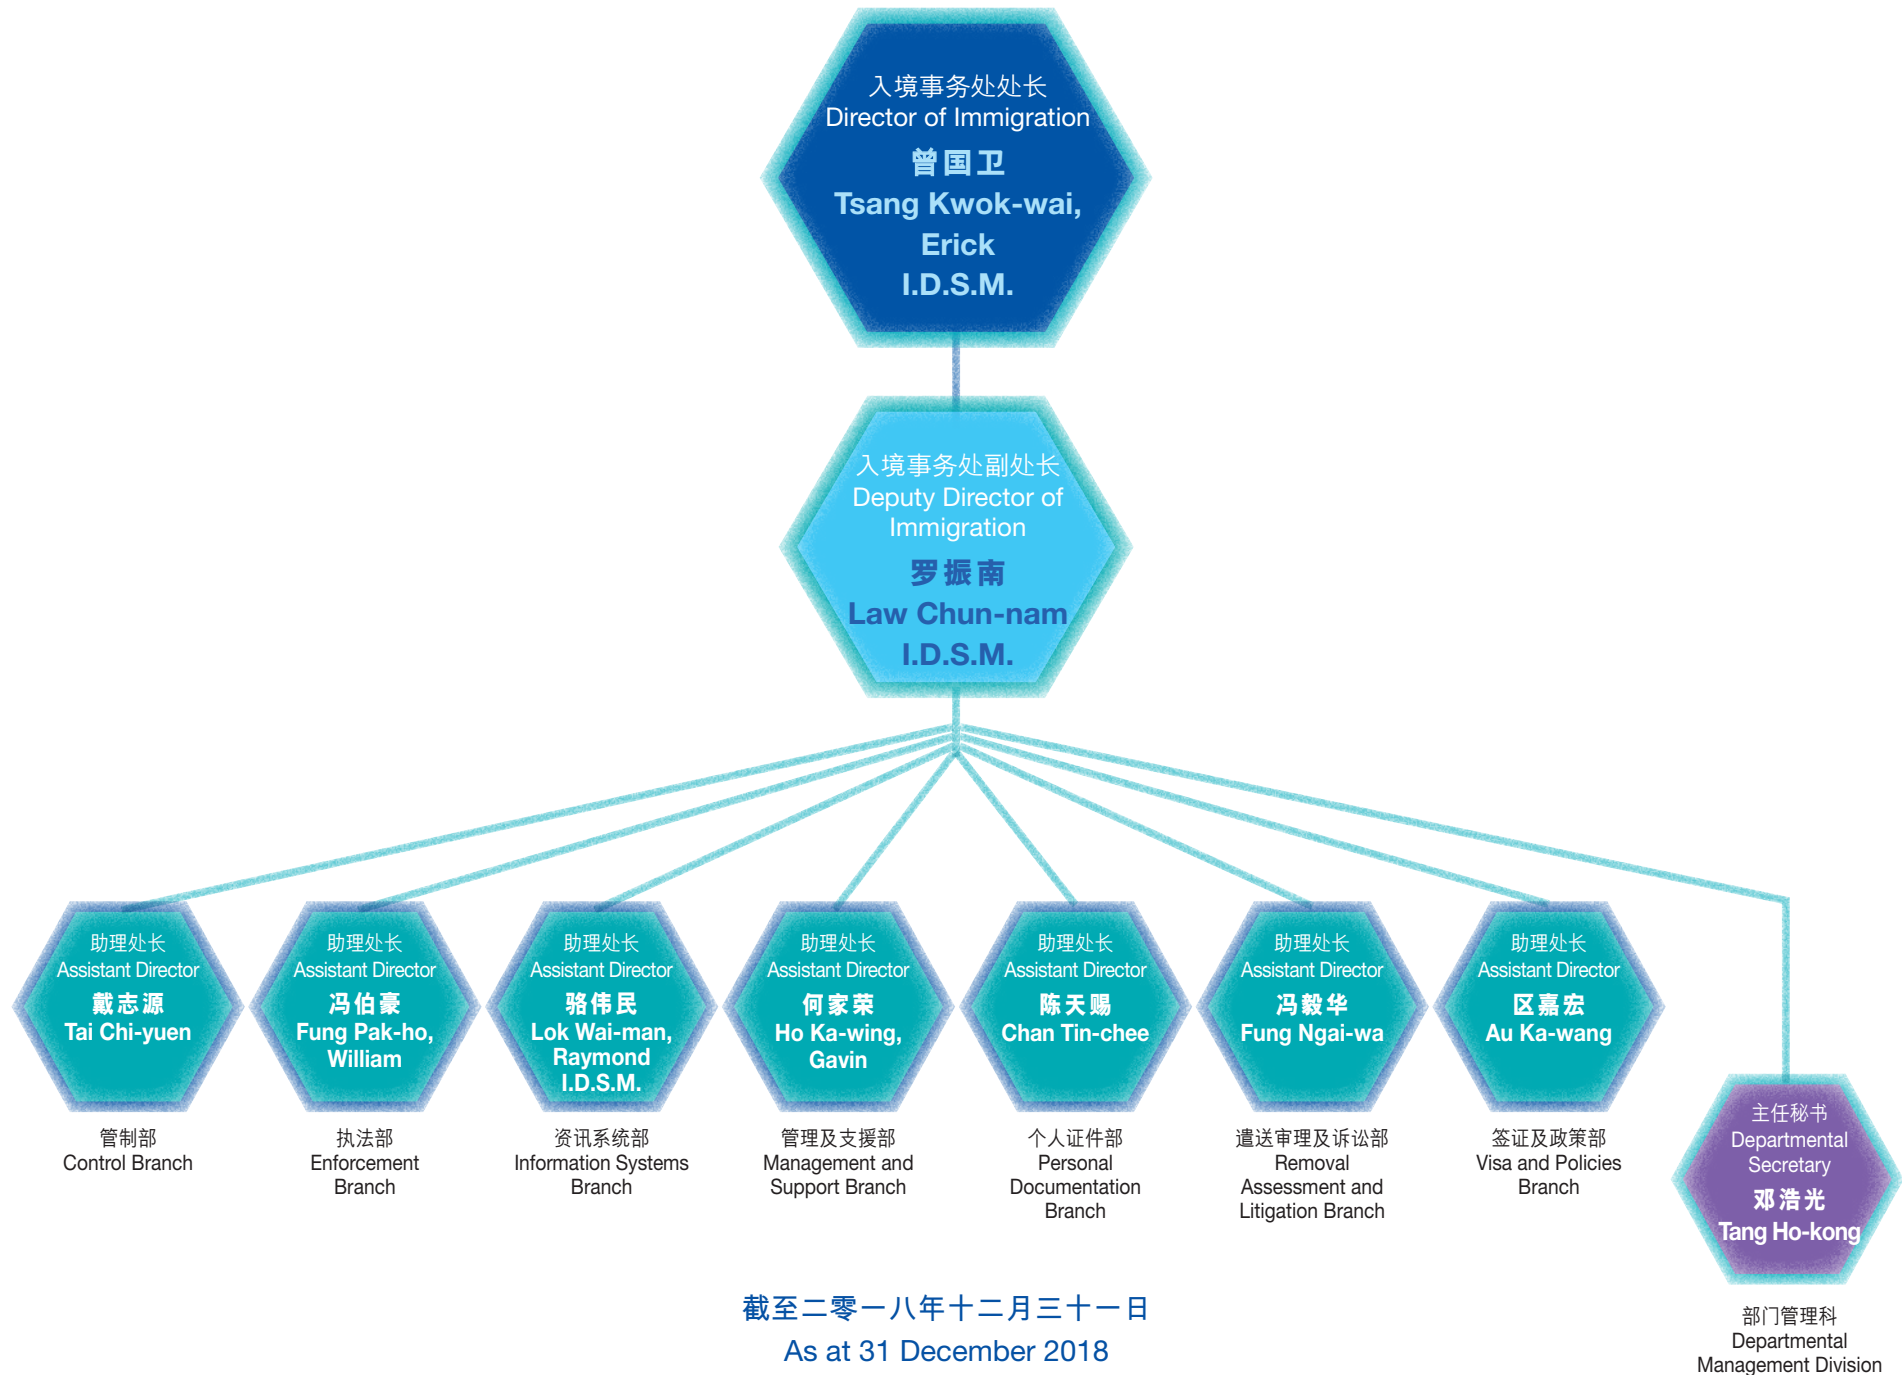

部门组织图

Organisation Chart of Immigration Department

截至二零一八年十二月三十一日
As at 31 December 2018