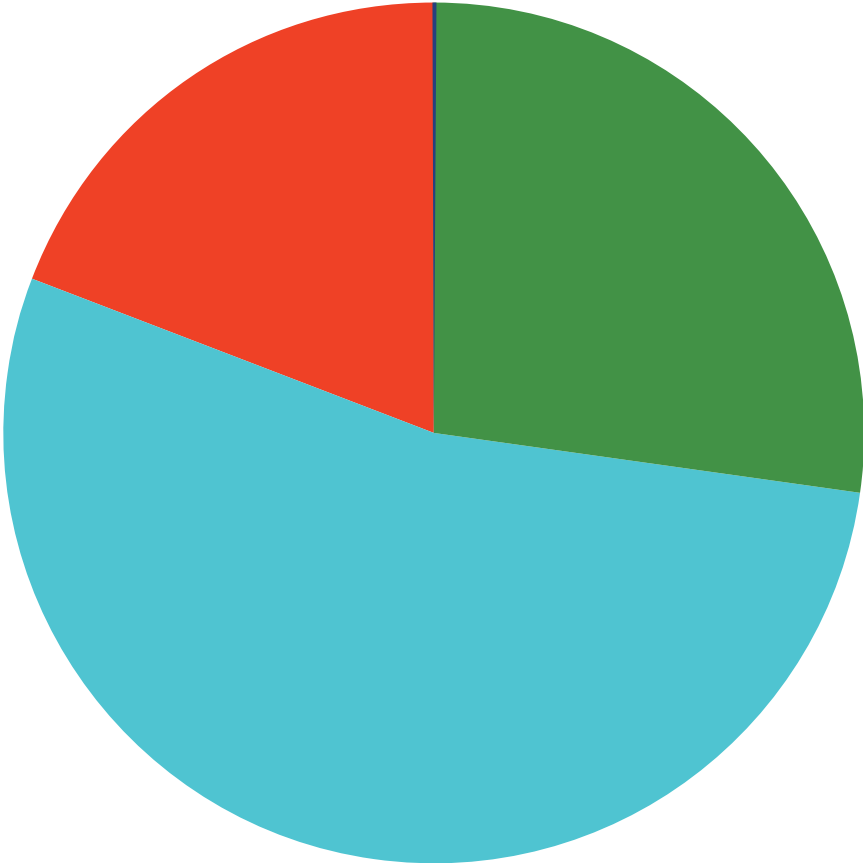

Establishment

(as at 31 December 2018)

- Directorate Officer Grade (0.15%)
- Officer Grade (27.31%)
- Rank and File Grade (53.62%)
- General and Common Grades (18.92%)